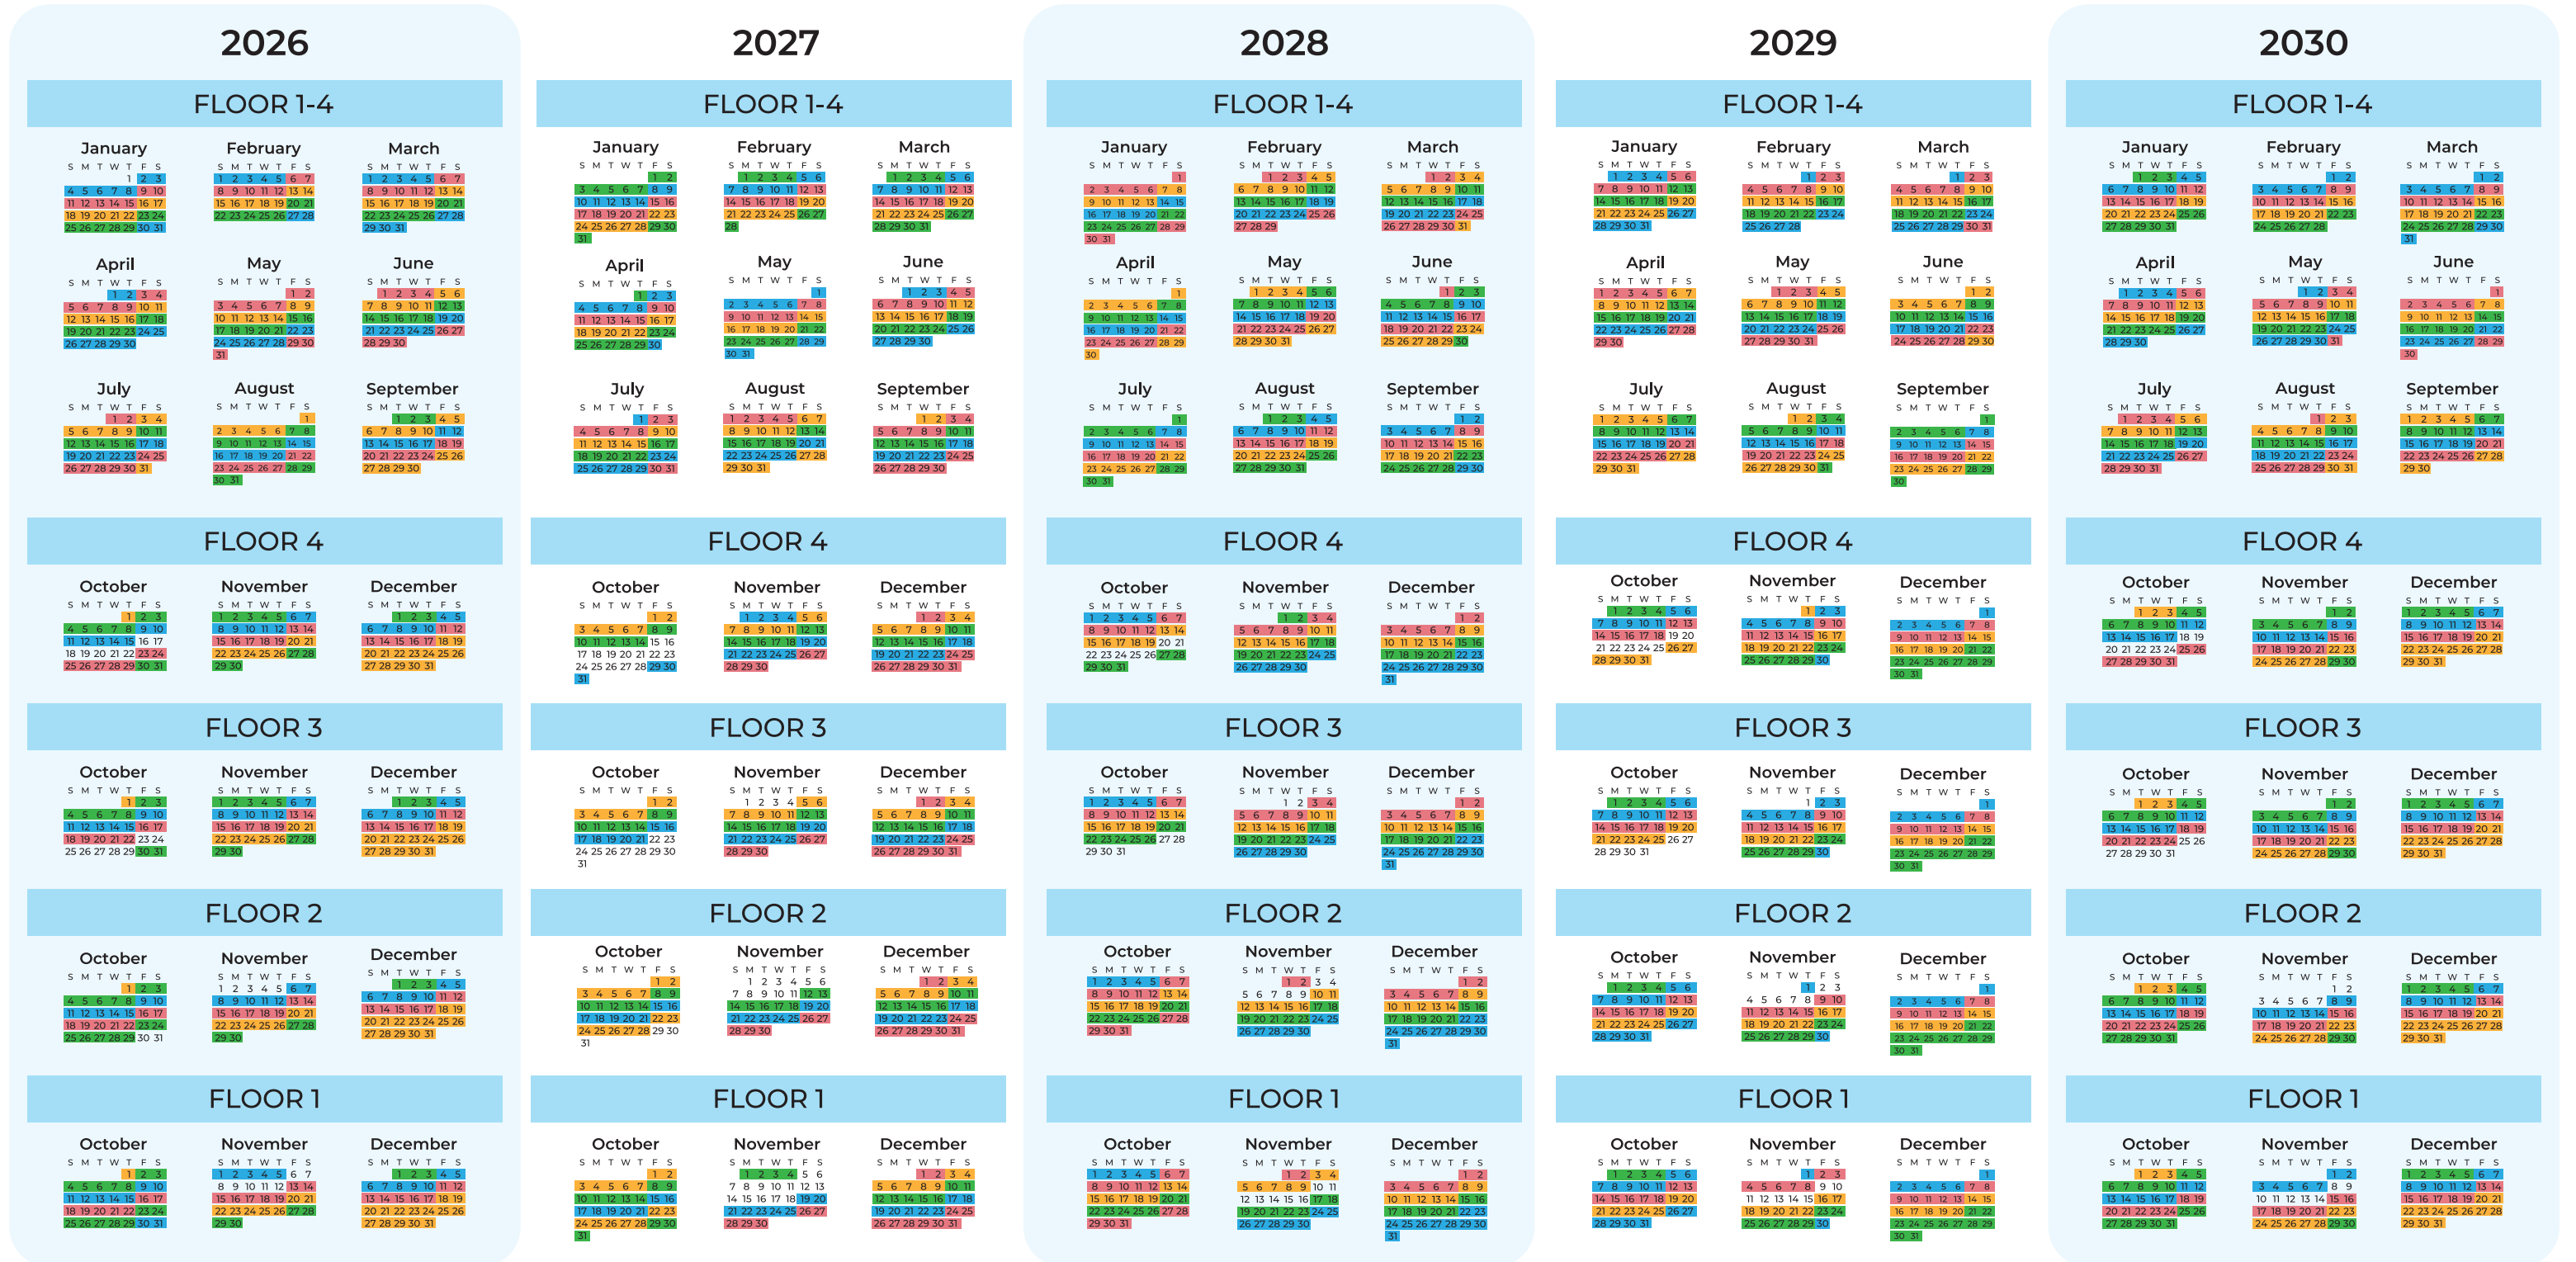

evolution

a modern take on mountain lodging

ROTATION SCHEDULE

A	B	C	D	Closed for Maintenance
---	---	---	---	------------------------