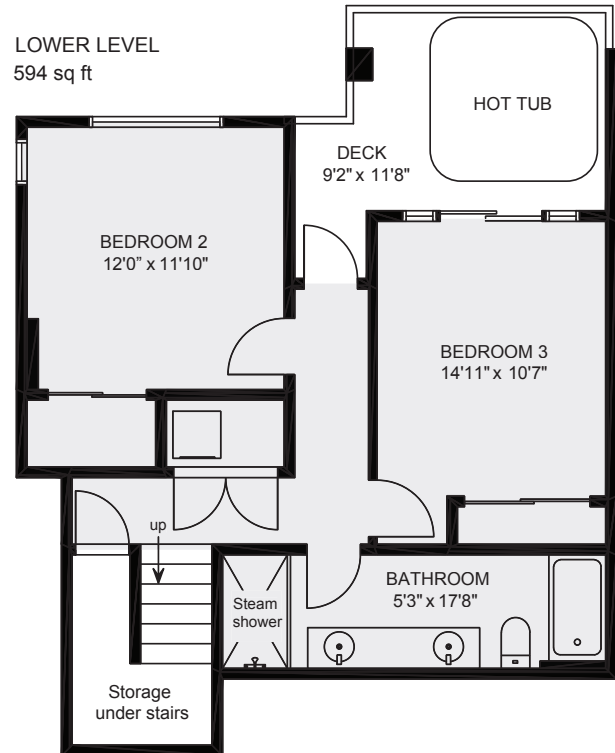

#8 LOOKOUT
 2500 NORDIC PLACE, TALUSWOOD

**WHISTLER
 REAL ESTATE
 COMPANY**

ENTRY & UPPER LEVEL
 622 sq ft

MAIN LEVEL
 735 sq ft

LOWER LEVEL
 594 sq ft

ENTRY & UPPER	622 sq ft
MAIN LEVEL	735 sq ft
LOWER LEVEL	593 sq ft
TOTAL	1,950 sq ft

Bedroom 4	212 sq ft	plus	
TOTAL	2,162 sq ft	GARAGE	305 sq ft
		DECKS	345 sq ft