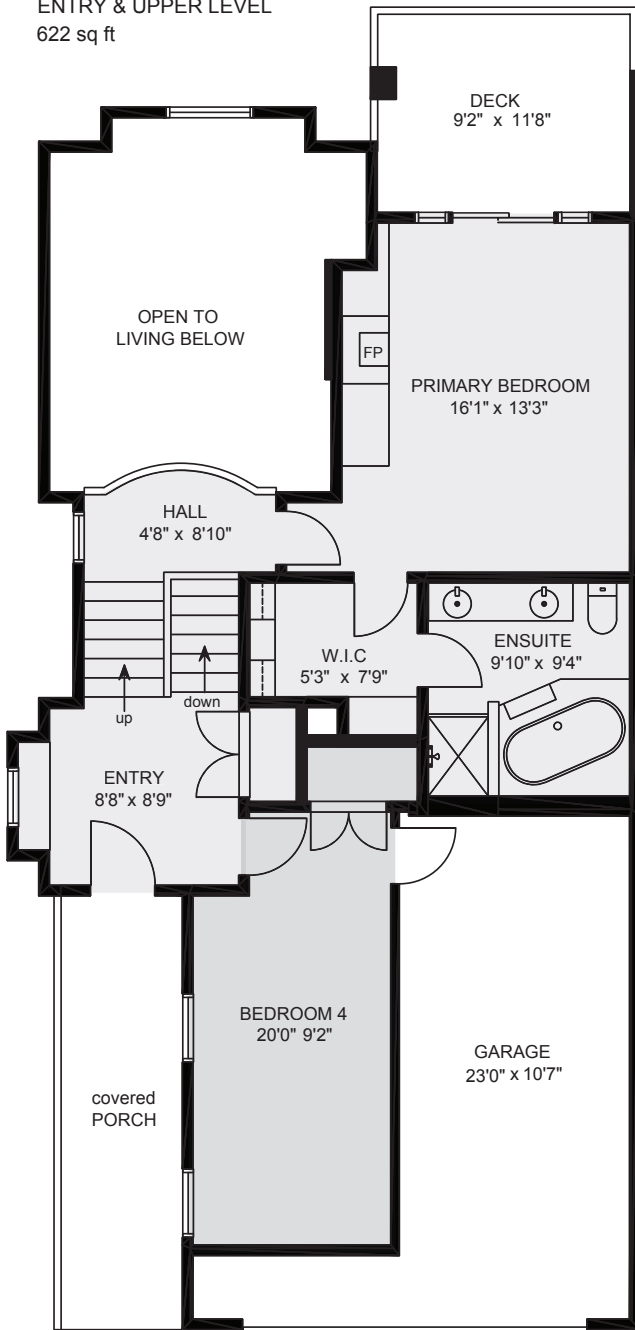

#8 LOOKOUT
 2500 NORDIC PLACE, TALUSWOOD

**WHISTLER
 REAL ESTATE
 COMPANY**

ENTRY & UPPER LEVEL
 622 sq ft

MAIN LEVEL
 735 sq ft

LOWER LEVEL
 594 sq ft

ENTRY & UPPER	622 sq ft
MAIN LEVEL	735 sq ft
LOWER LEVEL	593 sq ft
TOTAL	1,950 sq ft

Bedroom 4	212 sq ft	plus	
TOTAL	2,162 sq ft	GARAGE	305 sq ft
		DECKS	345 sq ft