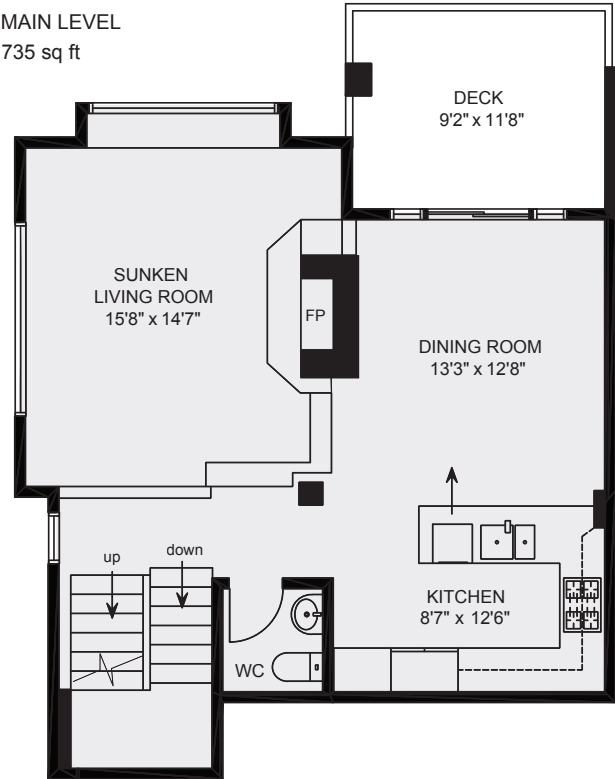

#8 LOOKOUT
 2500 NORDIC PLACE, TALUSWOOD

**WHISTLER
 REAL ESTATE
 COMPANY**

ENTRY & UPPER LEVEL
 622 sq ft

MAIN LEVEL
 735 sq ft

LOWER LEVEL
 594 sq ft

ENTRY & UPPER	622 sq ft
MAIN LEVEL	735 sq ft
LOWER LEVEL	593 sq ft
TOTAL	1,950 sq ft

Bedroom 4	212 sq ft	plus	
TOTAL	2,162 sq ft	GARAGE	305 sq ft
		DECKS	345 sq ft